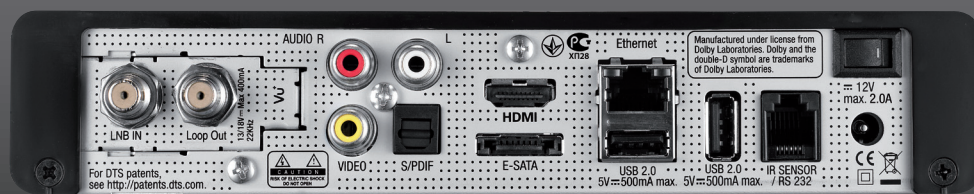

### Playable Ever

The cutting-edge technology of Dual FBC Tuner\* enables you to enjoy with variety channels up to 8 DVB-S2 signals.

### Cannot Be Easier

Provides the easiest way of detachable HDD you ever had for your own content.

\* FBC Tuner : Full Band Capture Tuner.

One Full-Band Capture Digital Tuner can service any number of demodulators.  
Each demodulator can access any frequency without restriction or relationship to other channels.